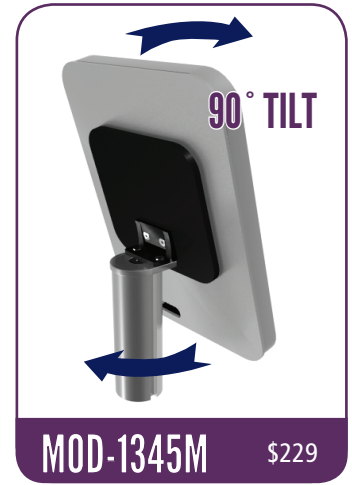

## COUNTER MOUNT

Counter Mount Rotates 360°

## TILT OPTION

Available for Most Tablet Swivel or Non-swivel Kiosks

MOD-1662M

\$2127

MOD-1371M

\$349

ROTATING

MOD-1329M

\$299  
3 lbs

90° TILT

MOD-1345M

\$229