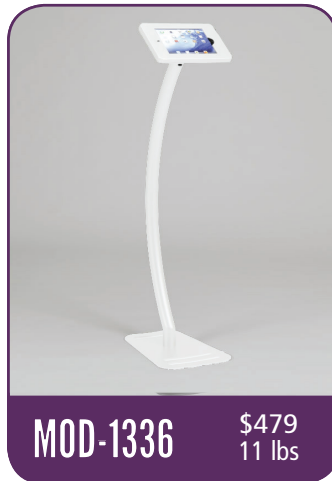

Ask About Other Tablets

*Price excludes case for all models. See LT-550 and TF-701 for rolling case options.