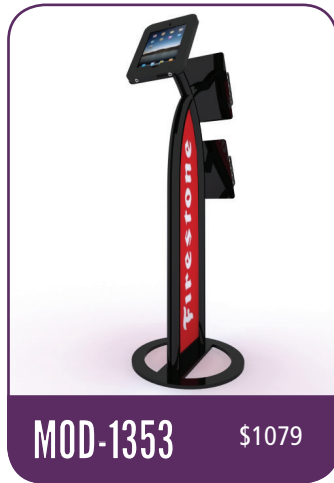

Ask About Other Tablets

*Price excludes case for all models. See LT-550 and TF-701 for rolling case options.